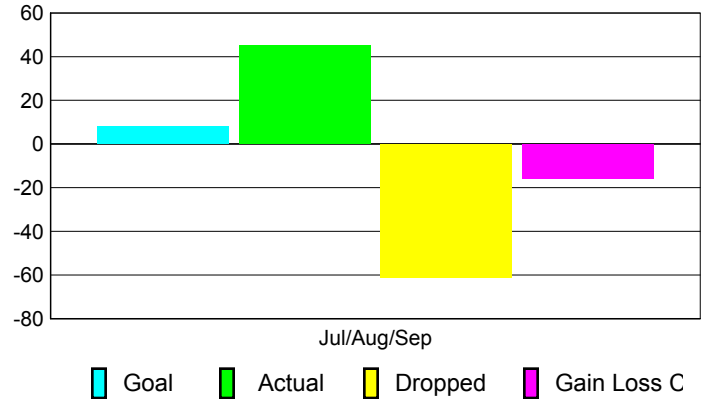

Membership Results 2010-2011

Goal, New, Dropped, Gain/Loss